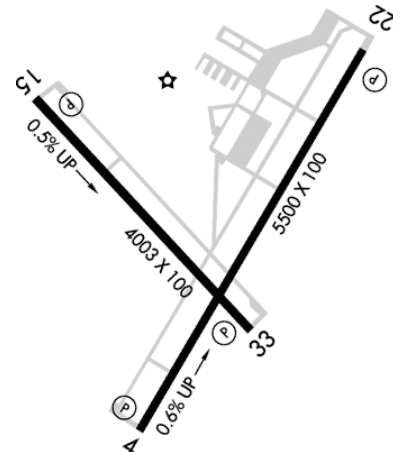

**KESN****Easton/Newnam Field  
Easton, MD**

2.00 mi N of city N38 48.2500' W76 4.1400' Mag Var: 10W

**Nav aids:**

Type:	ID:	Freq:	Radial:	Dist:
VORTAC	OTT	113.70	089	32 nm
VORTAC	PXT	117.60	037	35 nm
VORTAC	BAL	115.10	139	35 nm

**Traffic Patterns:**

Tpa for Jet Acft 1526 Ft Agl; All Other Acft 1026 Ft AGL  
 Light Aircraft: 1098 MSL; Heavy Aircraft: 1598 MSL; Turbine Aircraft: 1598 MSL

**Runways:**

**04/22:** 5500X100; asphalt, grooved, in good condition; Trees, 716 ft Right of center, 76 ft high, 1,866 ft from end, 21:1 clearance slope; Trees, 596 ft Left of center, 60 ft high, 1,405 ft from end, 20:1 clearance slope;  
**15/33:** 4003X100; asphalt, no surface treatment, in good condition; Trees, Both-Sides, 46 ft high, 1,493 ft from end, 28:1 clearance slope; Trees, 278 ft Left of center, 94 ft high, 1,979 ft from end, 18:1 clearance slope;  
 Right Traffic: 22, 33

**Tower:** Tower Hrs: 0600-2200

**Lights:** When Twr Clsd Actvt MIRL  
 15/33 & HIRL 04/22 and REILs Ry 22  
 & 15/33 - CTAF

**Elevation: 72 ft (21.9 m)****Phone:** 410-770-8055**Weather:** 410-822-2817 (AWOS-3)**Fees:** Tiedown**Charts:** NACO: Washington Sectional**Fuel:** 100LL Low-Lead, Jet A**Notes/Remarks:**

Ry 15/33 Distance Markers Every 1000 Ft West Side Ry  
 Noise Abatement; Dep Ry 22 Avoid Overflight of Town of Easton; Dep Ry 04  
 Left Turn at Ry End to Parallel Hwy 50 Until Past Trailer Park  
 Deer, Birds, Other Wildlife on & Invof Arpt  
 Published Noise rule  
 APM rpts TWR and GND frequencies operational 11/15/07. Check NOTAMS  
 Avoid ovrflt of Easton blo 2000'; no tgls 10 pm to 7 am; dep ry 4 avoid ovrflt of  
 trailer park 1/4 mi N of dep end